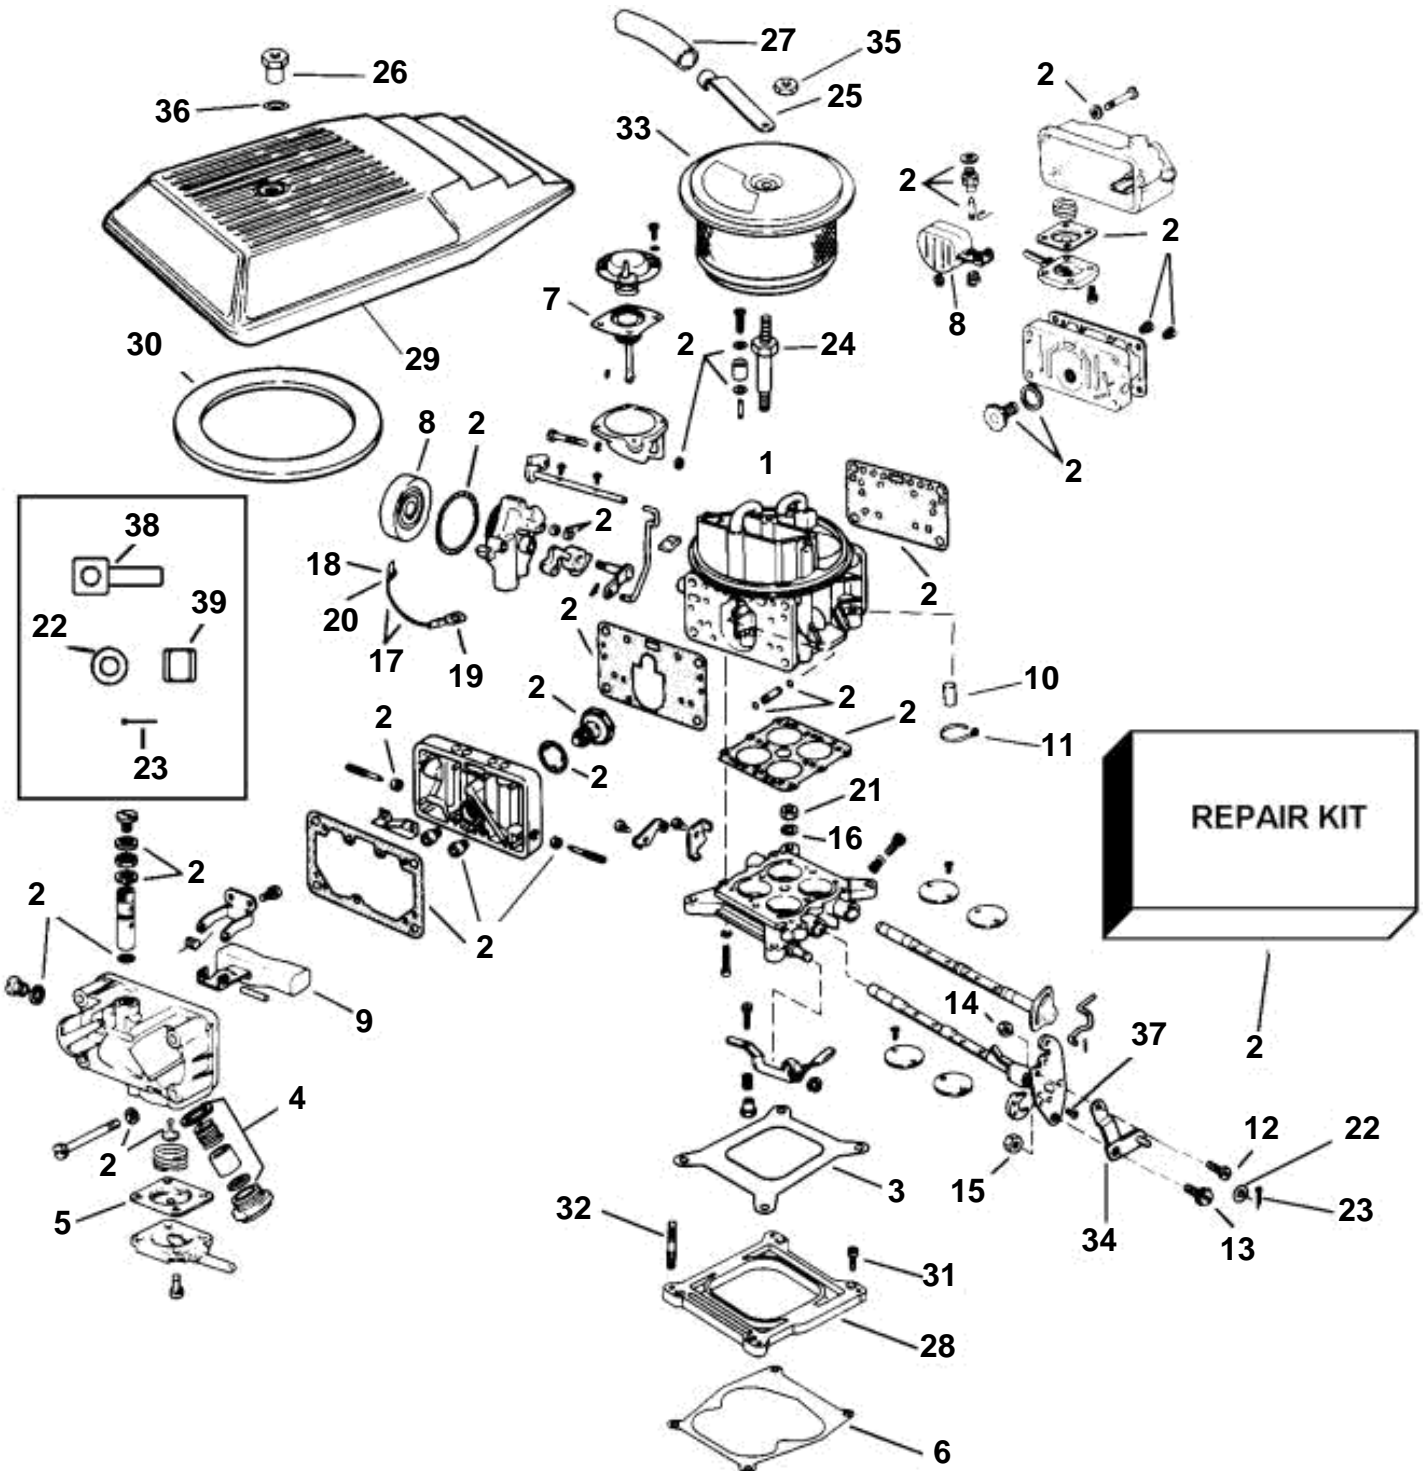

7.4GLPHUS, 7.4GLIHUB

7.4GLPHUS, 7.4GLIHUB

REF	PART NO.	QTY	DESCRIPTION	SEE SEC.	NOTES
1	3850994	1	Carburetor · Bulletin P-23-1-1	P-23-1-1-EN	Power valve kits, Holley
2	3854105	1	· Repair kit		
3	3853451	1	· · Gasket, Carburetor to adapter		
4	3854019	2	· Fuel filter		
5	3854257	1	· · Diaphragm, Accelerator pump, carburetor		
6	3853275	1	· · Gasket, Adapter to intake manifold		
7	3853991	1	· · Diaphragm		
8	3854108	1	· Choke		
9	3853575	2	· Float		
10	3852082	1	· Cap, Nipple, carburetor		
11		1	Lock strap, Cap-nipple-carburetor assy		
12	3852074	1	Screw, Throttle lever		
13	3852154	1	Screw, Throttle lever to carburetor		
14	3853758	1	Nut, Throttle lever		
15	3852420	1	Lock nut, Throttle lever to carburetor		
16	3852191	1	Washer, Electric choke lead		Ground
17	3853845	1	Cable, Electric choke		Ground
18	3854253	1	· Drain cock, 0.250		
19	3852037	1	· Cable terminal, 0.312		
20	3854259	1	· Cover, Terminal		
21	3852142	4	Nut, Stud, carburetor to adapter		
22	3852193	1	Washer, Pin, throttle cable to lever		
23	3852052	1	Cotter pin, Throttle cable		
24	3853550	1	Stud, Flame arrestor to carburetor		
25	3852695	2	Connector, Hose to flame arrestor		
26	3852749	1	Nut, Flame arrestor cover to flame arrestor		
27		1	Hose, Valve cover to flame arrestor		Cut to length
28	3853453	1	Adapter, Carburetor		
29	3850510	1	Cover, Flame arrestor		
	3854987	1	Decal		7.4GL, Not shown
	3854980	1	Decal		Volvo Penta, Not shown
30	3850458	2	Spacer, Cover, flame arrestor		
31	3852864	4	Screw, Adapter to intake manifold		
32	3853373	4	Stud, Carburetor to adapter		
33	3854066	1	Flame shield		
34	3850217	1	Lever, Carburetor		
35	3853561	1	Nut, Flame arrestor to carburetor		
36	3852007	1	Washer, Nut, flame arrestor cover		
37	3850415	1	Screw, Throttle lever to carburetor		
38	3850941	1	Adapter, Throttle cable		
39	3852019	1	Retainer, Throttle cable		